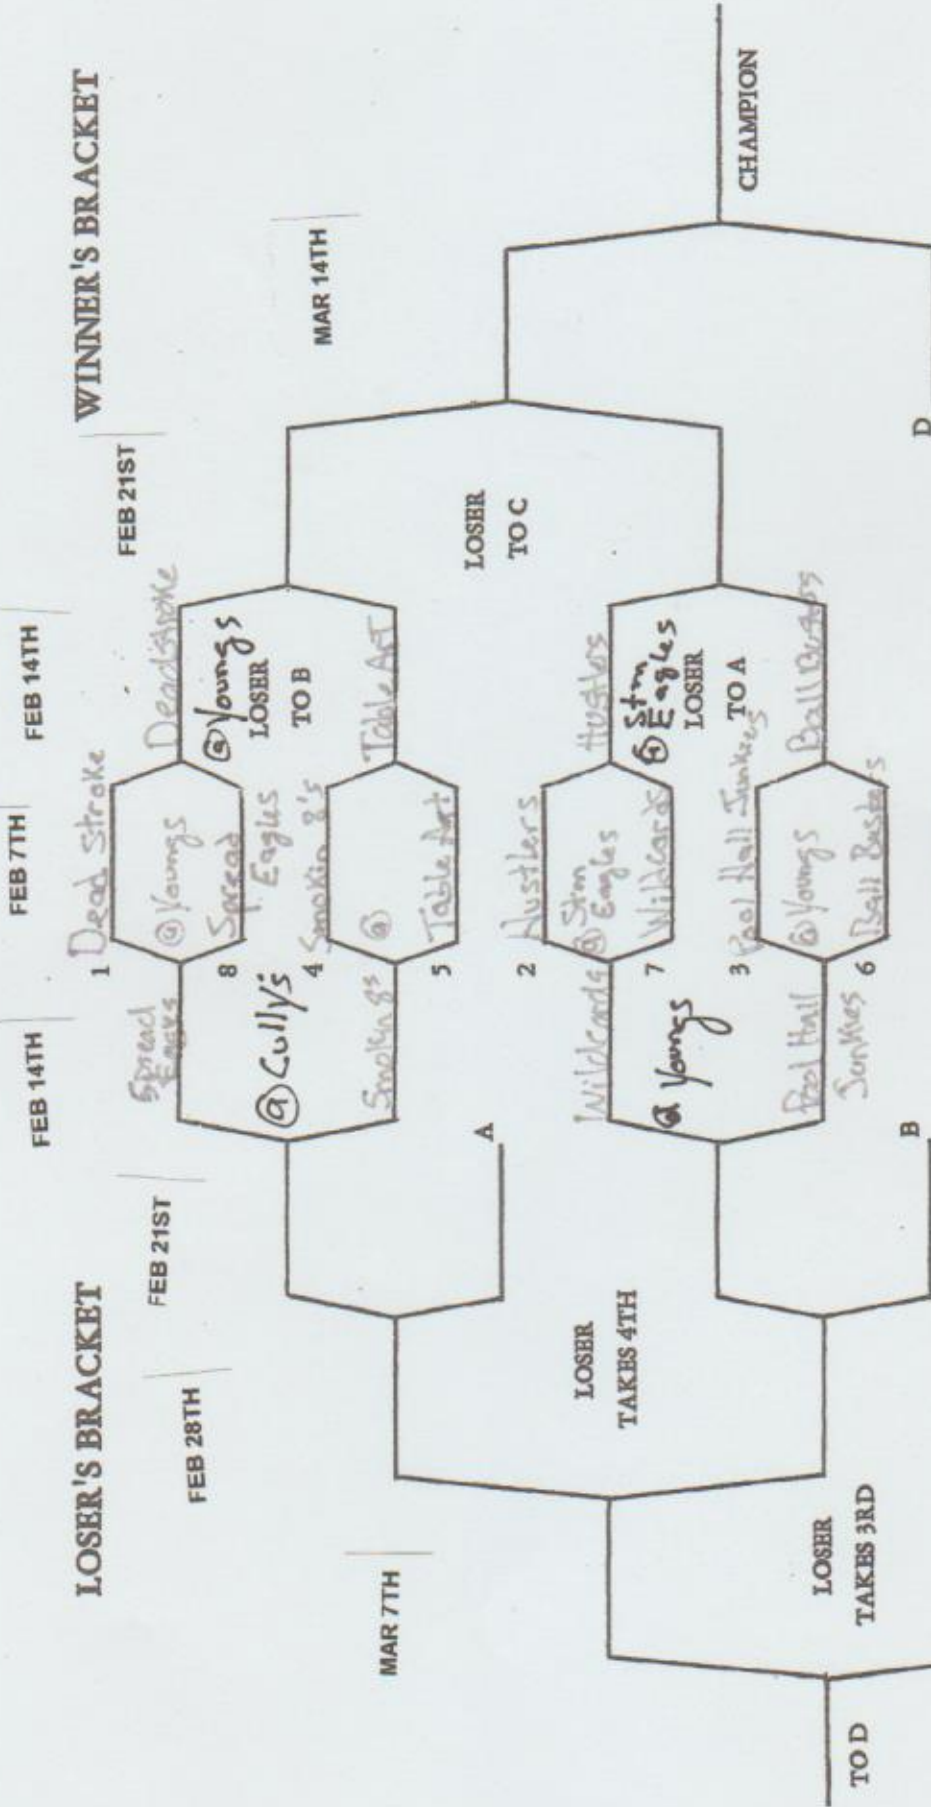

Team players

All Leagues Combined

Social Club

Rnk	Players		Avg +	Pts +	Tot Gms	Wins	Ero +	8 on break	TR	Loss	Cons Wins Group	Match Cnt	PM	10-0 Wins (no ERO)
21	Colleen Anders	C	8.43	430	51	35	0	0	0	16	8	17	7	0
44	Dale Wilhelm		8.00	408	51	26	0	0	0	25	4	17	1	1
53	Larry Anders		7.80	398	51	27	0	0	0	24	7	17	3	0
77	Ray Krise		7.56	363	48	25	0	0	0	23	3	16	2	1
117	Tim Hooper		7.51	293	39	19	0	0	0	20	4	13	2	0
185	Shawn ??		7.83	94	12	6	0	0	0	6	2	4	0	1
215	Russ Krise		10.00	30	3	3	0	0	0	0	3	1	1	0

The Fast Eddies

Rnk	Players		Avg +	Pts +	Tot Gms	Wins	Ero +	8 on break	TR	Loss	Cons Wins Group	Match Cnt	PM	10-0 Wins (no ERO)
75	David Doran	C	7.63	366	48	22	0	0	0	26	4	16	3	0
78	Frank Barber		7.56	363	48	23	0	0	0	25	3	16	0	0
99	Justin Huey		6.47	330	51	17	0	0	0	34	4	17	1	0
119	Cory Nesbitt		6.86	288	42	15	0	0	0	27	4	14	0	0
157	Jen Donachy		5.36	209	39	10	0	0	0	29	2	13	0	0
202	Richie Schlimm		4.42	53	12	1	0	0	0	11	1	4	0	0
211	Jason Eckert		6.50	39	6	1	0	0	0	5	1	2	0	0
212	Christian who?		6.33	38	6	2	0	0	0	4	1	2	0	0
218	Jay ??		8.67	26	3	2	0	0	0	1	2	1	0	0

Whoops

Rnk	Players		Avg +	Pts +	Tot Gms	Wins	Ero +	8 on break	TR	Loss	Cons Wins Group	Match Cnt	PM	10-0 Wins (no ERO)
14	Troy Meyer		8.57	437	51	36	0	0	0	15	6	17	6	1
41	Jim Wehler	C	7.61	411	54	27	0	0	0	27	5	18	2	1
54	Rick Biemel		8.82	397	45	35	0	1	0	10	10	15	7	1
79	Tex Young		7.08	361	51	24	0	0	0	27	6	17	2	1
93	Rug Hanes		7.02	337	48	17	0	0	0	31	4	16	0	0
190	Michelle Montanaro		6.58	79	12	3	0	0	0	9	1	4	0	0
196	Pud Wehler		7.11	64	9	4	0	0	0	5	3	3	1	0

A-Div - Pool

DOUBLE ELIMINATION