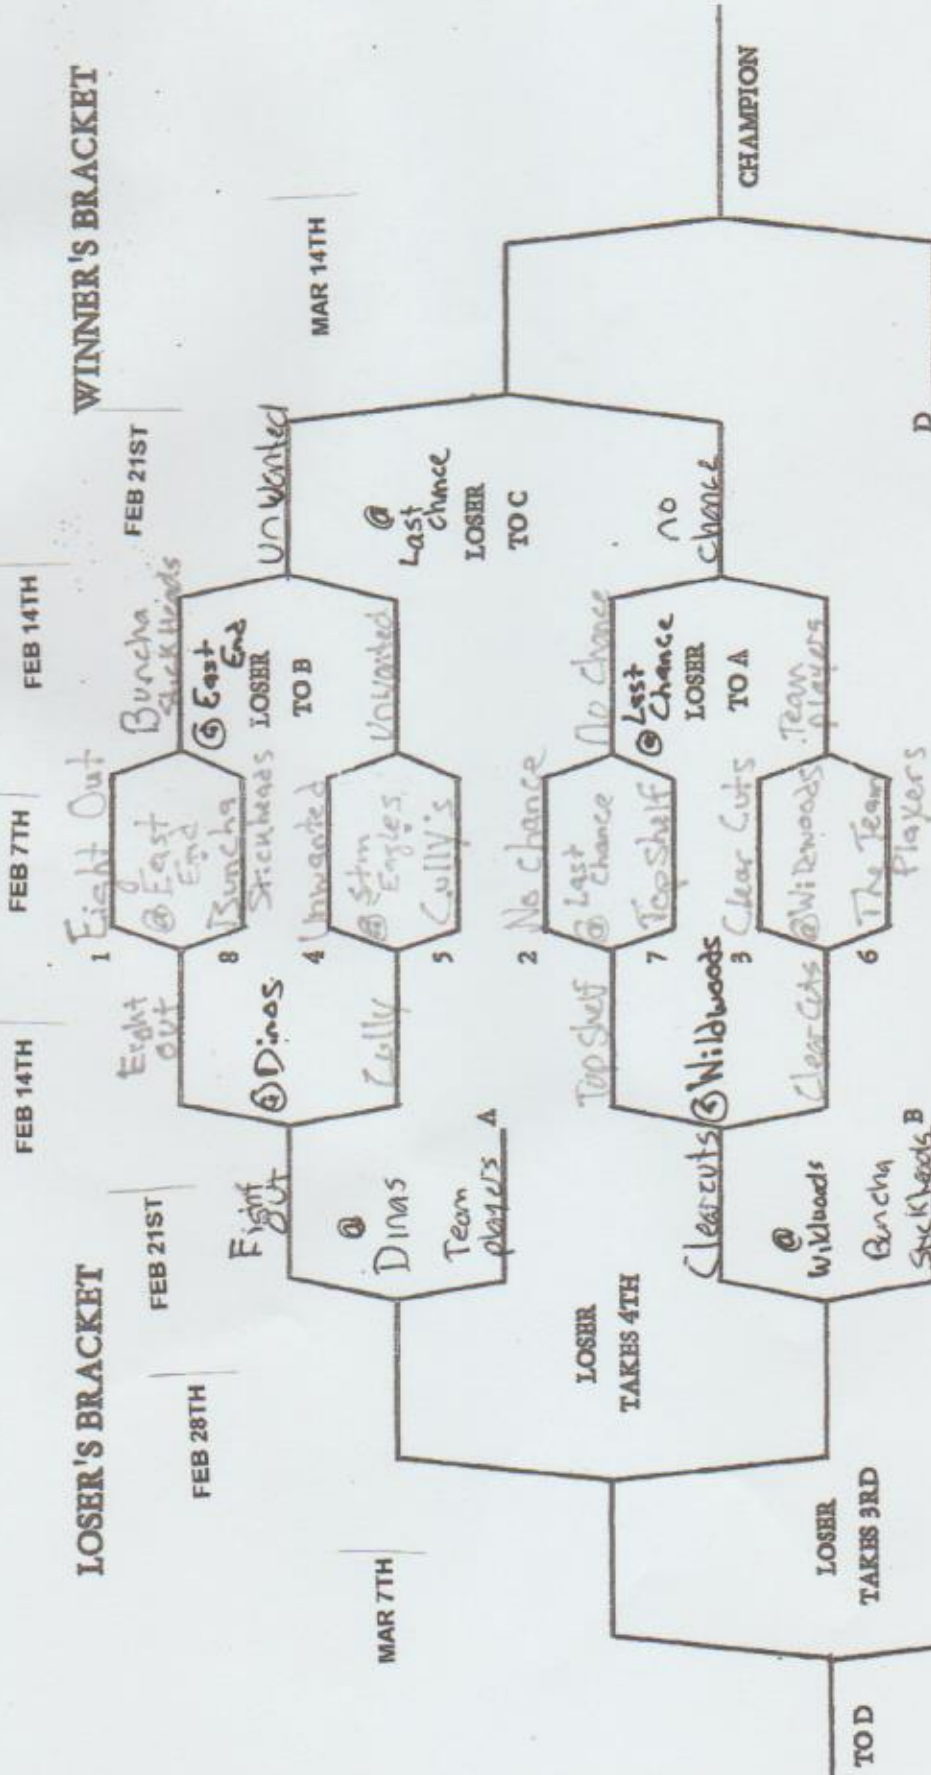

Team players

1st Shift Bud Light 8-ball C

The Fast Eddies

Rnk	Players		Avg +	Pts +	Tot Gms	Wins	Ero +	8 on break	TR	Loss	Cons Wins Group	Match Cnt	PM	10-0 Wins (no ERO)
24	David Doran	C	7.63	389	51	23	0	0	0	28	4	17	3	0
26	Frank Barber		7.55	385	51	24	0	0	0	27	3	17	0	0
38	Justin Huey		6.54	353	54	19	0	0	0	35	4	18	1	0
48	Cory Nesbitt		6.86	288	42	15	0	0	0	27	4	14	0	0
54	Jen Donachy		5.38	226	42	11	0	0	0	31	2	14	0	0
70	Richie Schlimm		4.42	53	12	1	0	0	0	11	1	4	0	0
75	Jason Eckert		6.50	39	6	1	0	0	0	5	1	2	0	0
76	Christian who?		6.33	38	6	2	0	0	0	4	1	2	0	0
79	Jay ??		6.67	26	3	2	0	0	0	1	2	1	0	0
85	Chin Anders		6.67	20	3	1	0	0	0	2	1	1	0	0

Whoops

Rnk	Players		Avg +	Pts +	Tot Gms	Wins	Ero +	8 on break	TR	Loss	Cons Wins Group	Match Cnt	PM	10-0 Wins (no ERO)
6	Troy Meyer		8.43	455	54	37	0	0	0	17	6	18	6	1
16	Rick Biemel		8.83	424	48	37	0	1	0	11	10	16	7	1
17	Jim Wehler	C	7.44	424	57	28	0	0	0	29	5	19	2	1
30	Tex Young		6.98	370	54	24	0	0	0	30	6	18	2	1
33	Rug Hanes		7.20	367	51	20	0	0	0	31	4	17	1	0
64	Michelle Montanaro		6.58	79	12	3	0	0	0	9	1	4	0	0
67	Pud Wehler		7.11	64	9	4	0	0	0	5	3	3	1	0

All Leagues Combined

8 Ball 1 Pocket

Rnk	Players		Avg +	Pts +	Tot Gms	Wins	Ero +	8 on break	TR	Loss	Cons Wins Group	Match Cnt	PM	10-0 Wins (no ERO)
4	Todd Hayes		8.40	479	57	36	1	0	0	21	7	19	6	1
8	John Feile		8.52	460	54	34	0	0	0	20	5	18	6	0
42	Jason Mildrew		8.60	413	48	33	1	0	0	15	9	16	5	1
88	Nanna Bush	C	8.48	356	42	26	0	0	0	16	8	14	4	0
95	Ray Barnett		7.21	346	48	20	0	0	0	28	5	16	1	1
175	Cory Peterson		6.62	139	21	8	0	0	0	13	5	7	1	0
182	Joe Gnan		8.83	106	12	8	0	0	0	4	3	4	0	0
236	Wendy ??		1.00	3	3	0	0	0	0	3	0	1	0	0

Amy's Angels&Demons

Rnk	Players		Avg +	Pts +	Tot Gms	Wins	Ero +	8 on break	TR	Loss	Cons Wins Group	Match Cnt	PM	10-0 Wins (no ERO)
83	Cruz Carpin		6.78	366	54	21	0	0	0	33	4	18	3	0
92	Laura Wingard		6.52	352	54	17	0	0	0	37	3	18	0	0
141	Pam Mejia		6.49	253	39	13	0	0	0	26	3	13	0	0
144	Shirley Hanes	C	5.90	248	42	12	0	0	0	30	3	14	0	0
159	Beth Greathouse		7.81	211	27	14	0	0	0	13	5	9	1	0
164	Linda Carpin		6.33	190	30	11	0	0	0	19	3	10	0	0
179	Russ Oknefski		8.27	124	15	10	0	0	0	5	3	5	1	0
209	Ryan ????????		5.22	47	9	2	0	0	0	7	1	3	0	0

Blue Balls

Rnk	Players		Avg +	Pts +	Tot Gms	Wins	Ero +	8 on break	TR	Loss	Cons Wins Group	Match Cnt	PM	10-0 Wins (no ERO)
76	Tom Yanak		7.73	371	48	25	0	0	0	23	6	16	4	0
108	Kyle Schwabenbauer		6.58	316	48	14	0	1	0	34	4	16	0	1
110	Joey McLaughlin		6.96	314	45	15	0	0	0	30	3	15	2	2
120	Mike Defrain		6.86	288	42	16	0	0	0	26	3	14	0	0
148	Ben Samick	C	7.00	231	33	13	0	1	0	20	4	11	0	1
161	Todd Barnes		7.41	200	27	12	0	0	0	15	4	9	1	0
169	Devin Constable		6.44	174	27	9	0	0	0	18	3	9	1	0

B-Div - Pool

DOUBLE ELIMINATION