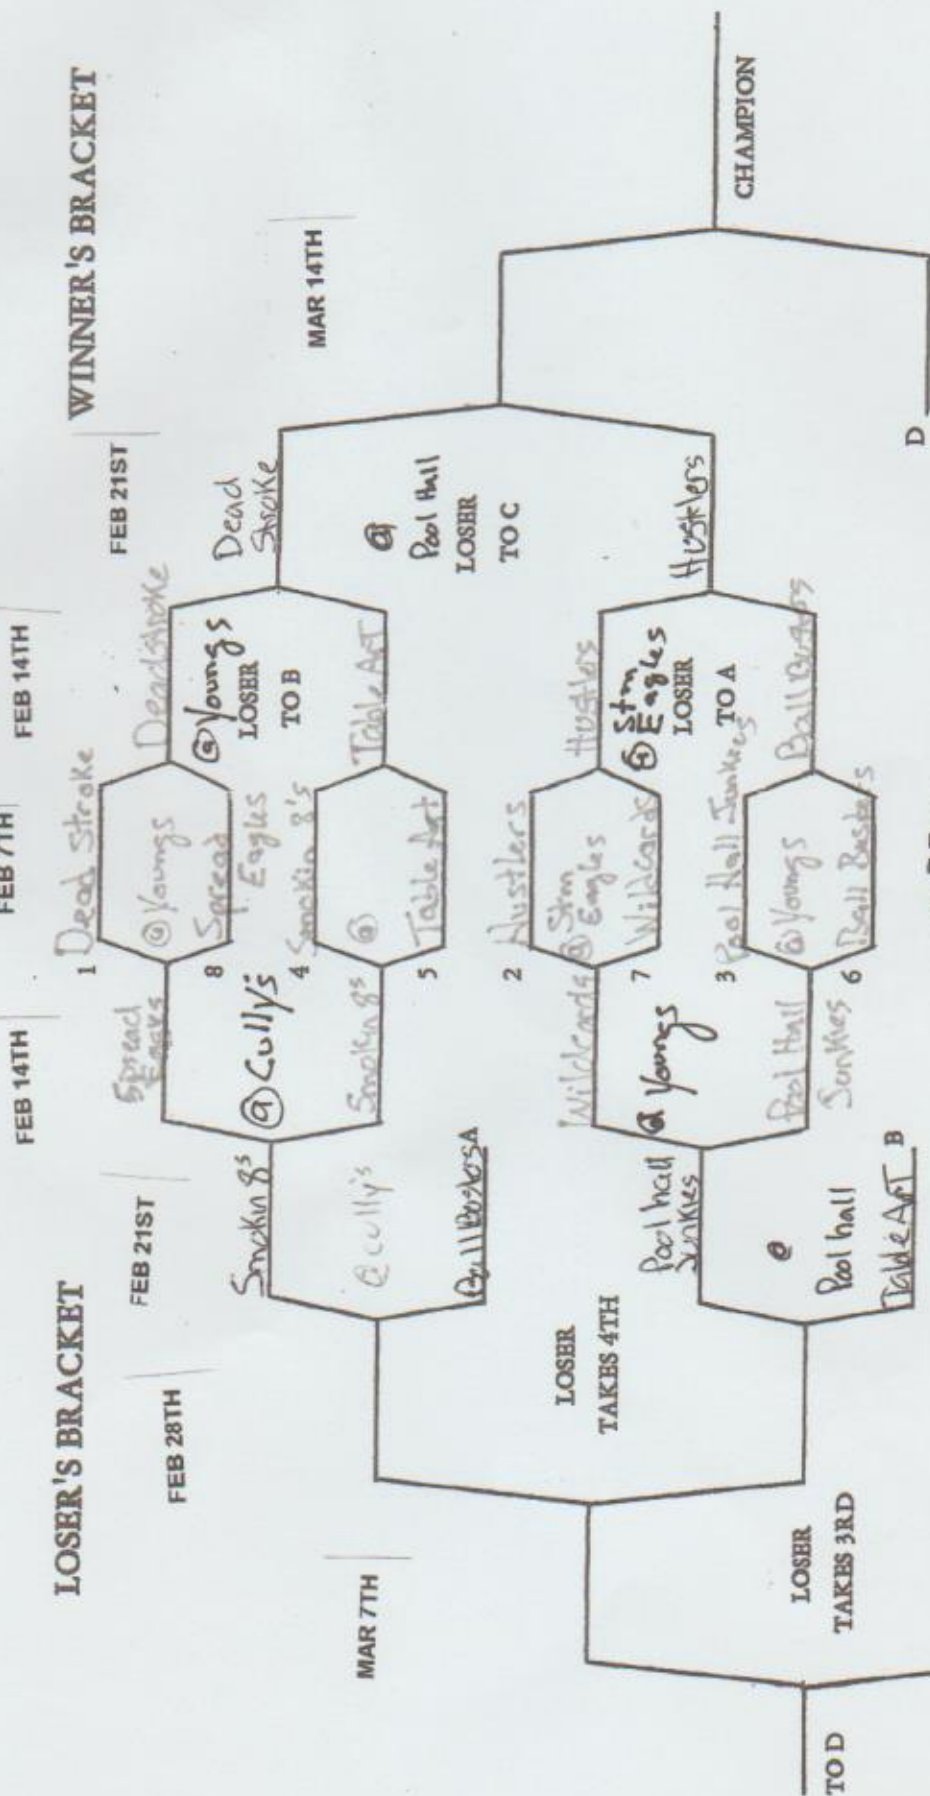

A-Div - Pool

DOUBLE ELIMINATION