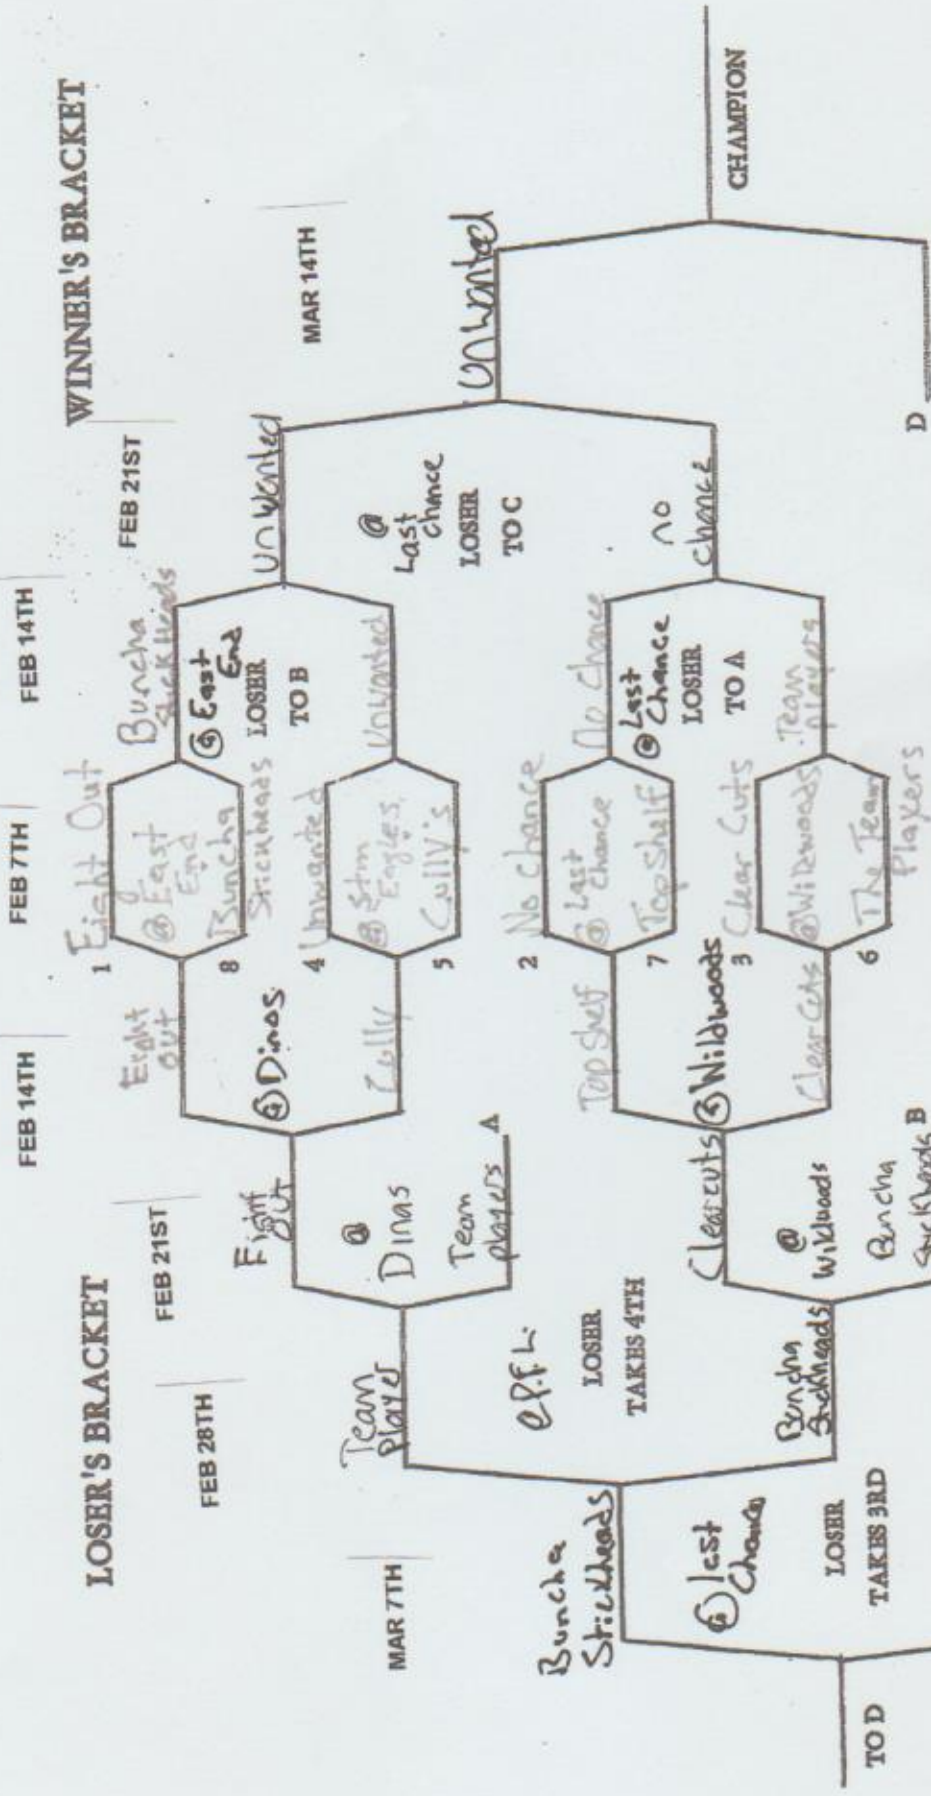

## DOUBLE ELIMINATION

**NOTE:** Loser's bracket team must defeat the winner's bracket team in two consecutive matches to win.