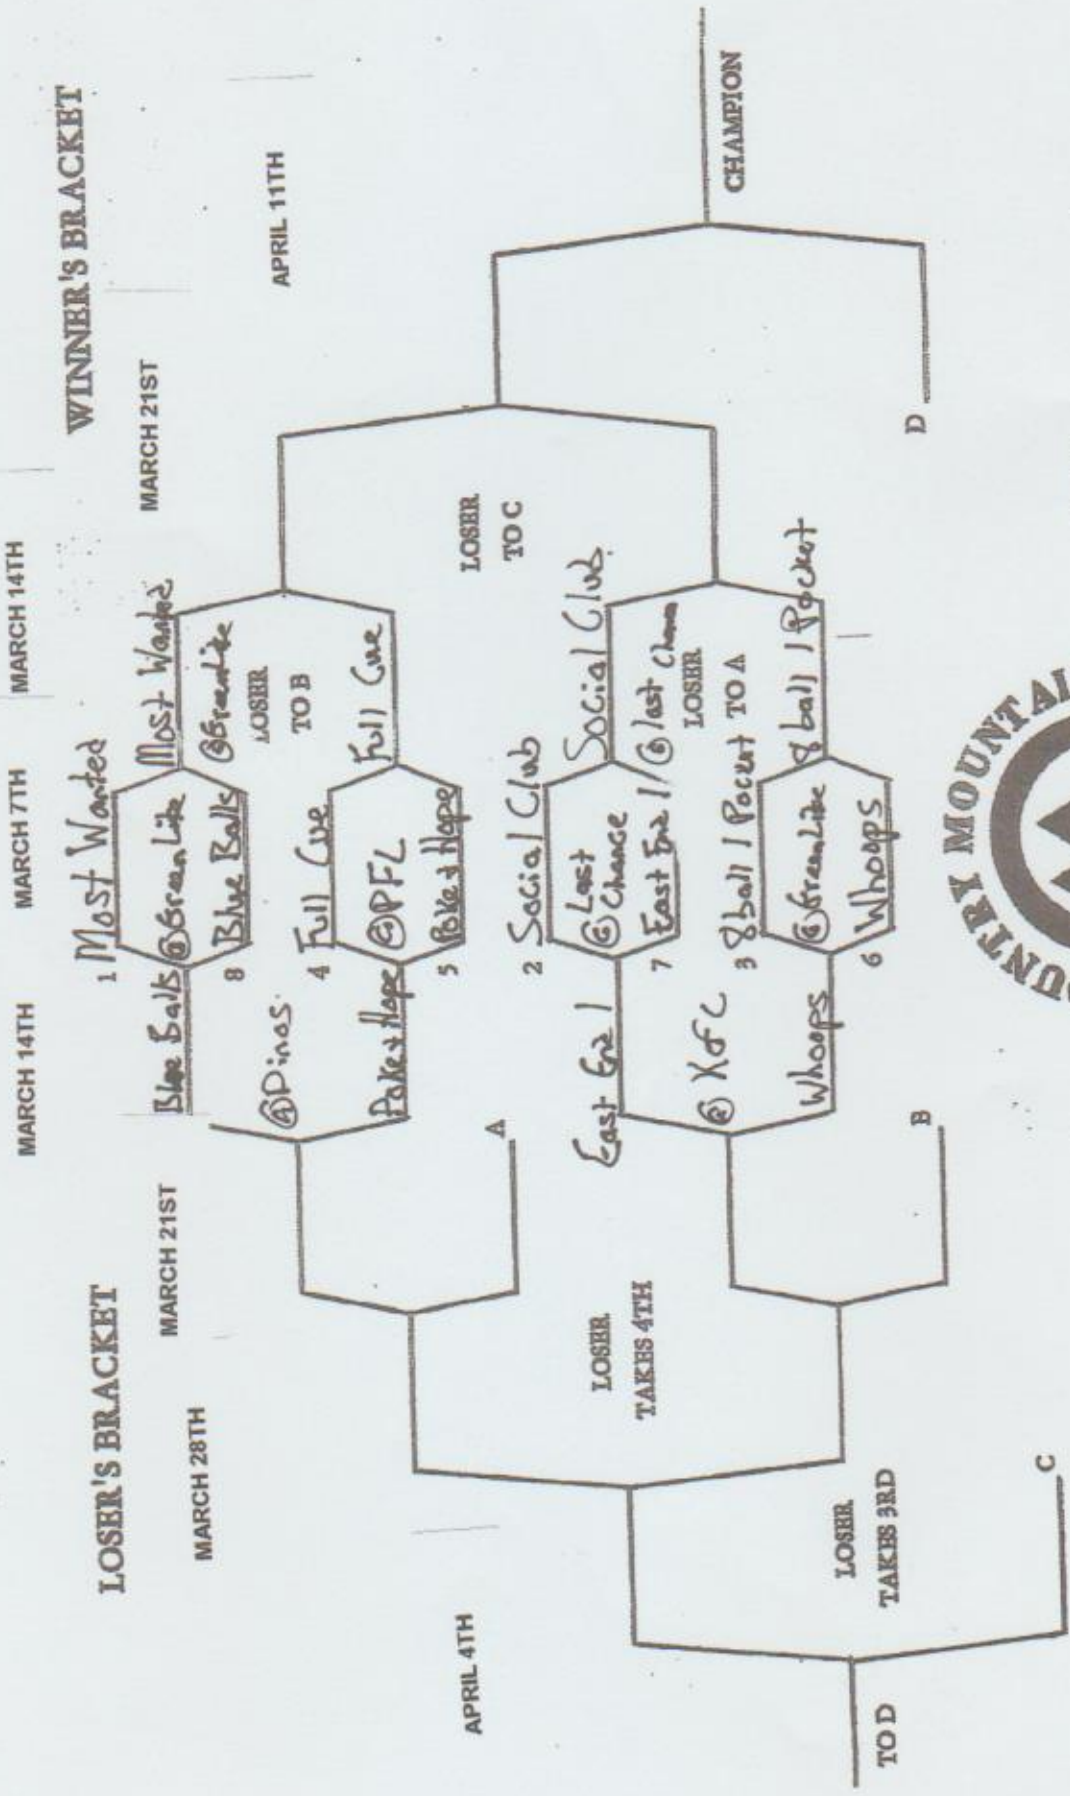

A-Div - Pool

DOUBLE ELIMINATION

NOTE:
 Loser's bracket team must defeat
 the winner's bracket team in two consecutive
 matches to win.

B-Div - Pool

DOUBLE ELIMINATION

NOTE:
 Loser's bracket team must defeat the winner's bracket team in two consecutive matches to win.

C-Dir - Pool

DOUBLE ELIMINATION

NOTE:
 Loser's bracket team must defeat the winner's bracket team in two consecutive matches to win.