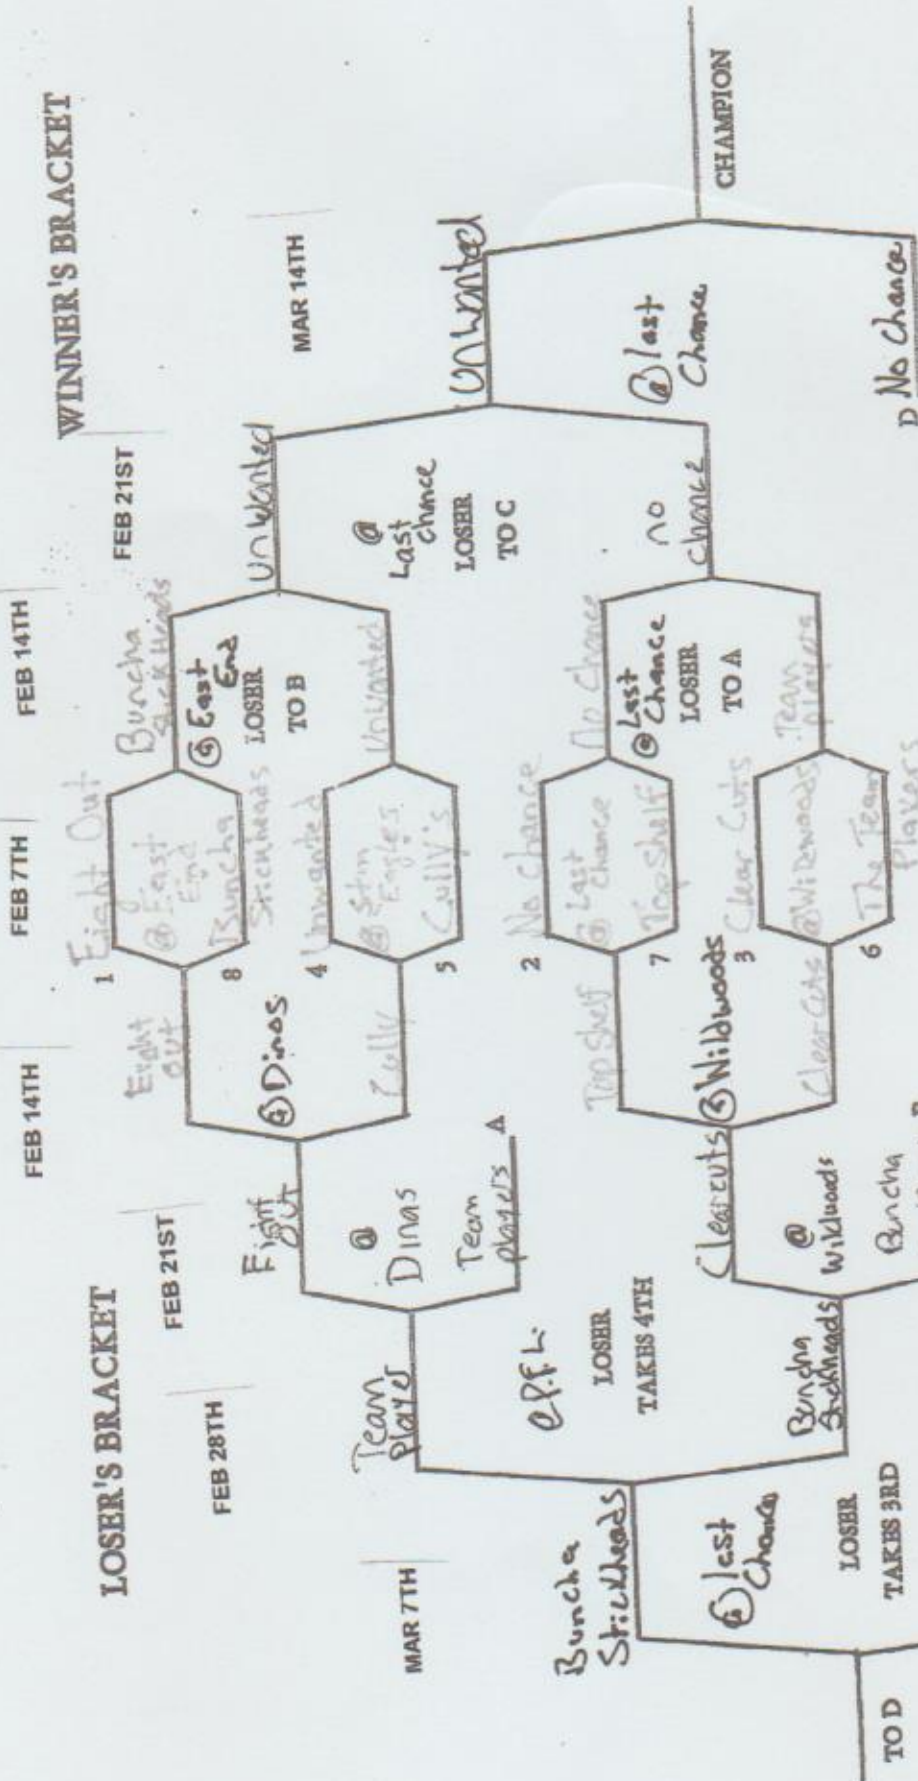

A-Div - Pool

DOUBLE ELIMINATION

NOTE:
 Loser's bracket team must defeat
 the winner's bracket team in two consecutive
 matches to win.

B-Div - Pool

DOUBLE ELIMINATION

NOTE:
 Loser's bracket team must defeat the winner's bracket team in two consecutive matches to win.

C-Dir - Pool

DOUBLE ELIMINATION

NOTE:
 Loser's bracket team must defeat the winner's bracket team in two consecutive matches to win.