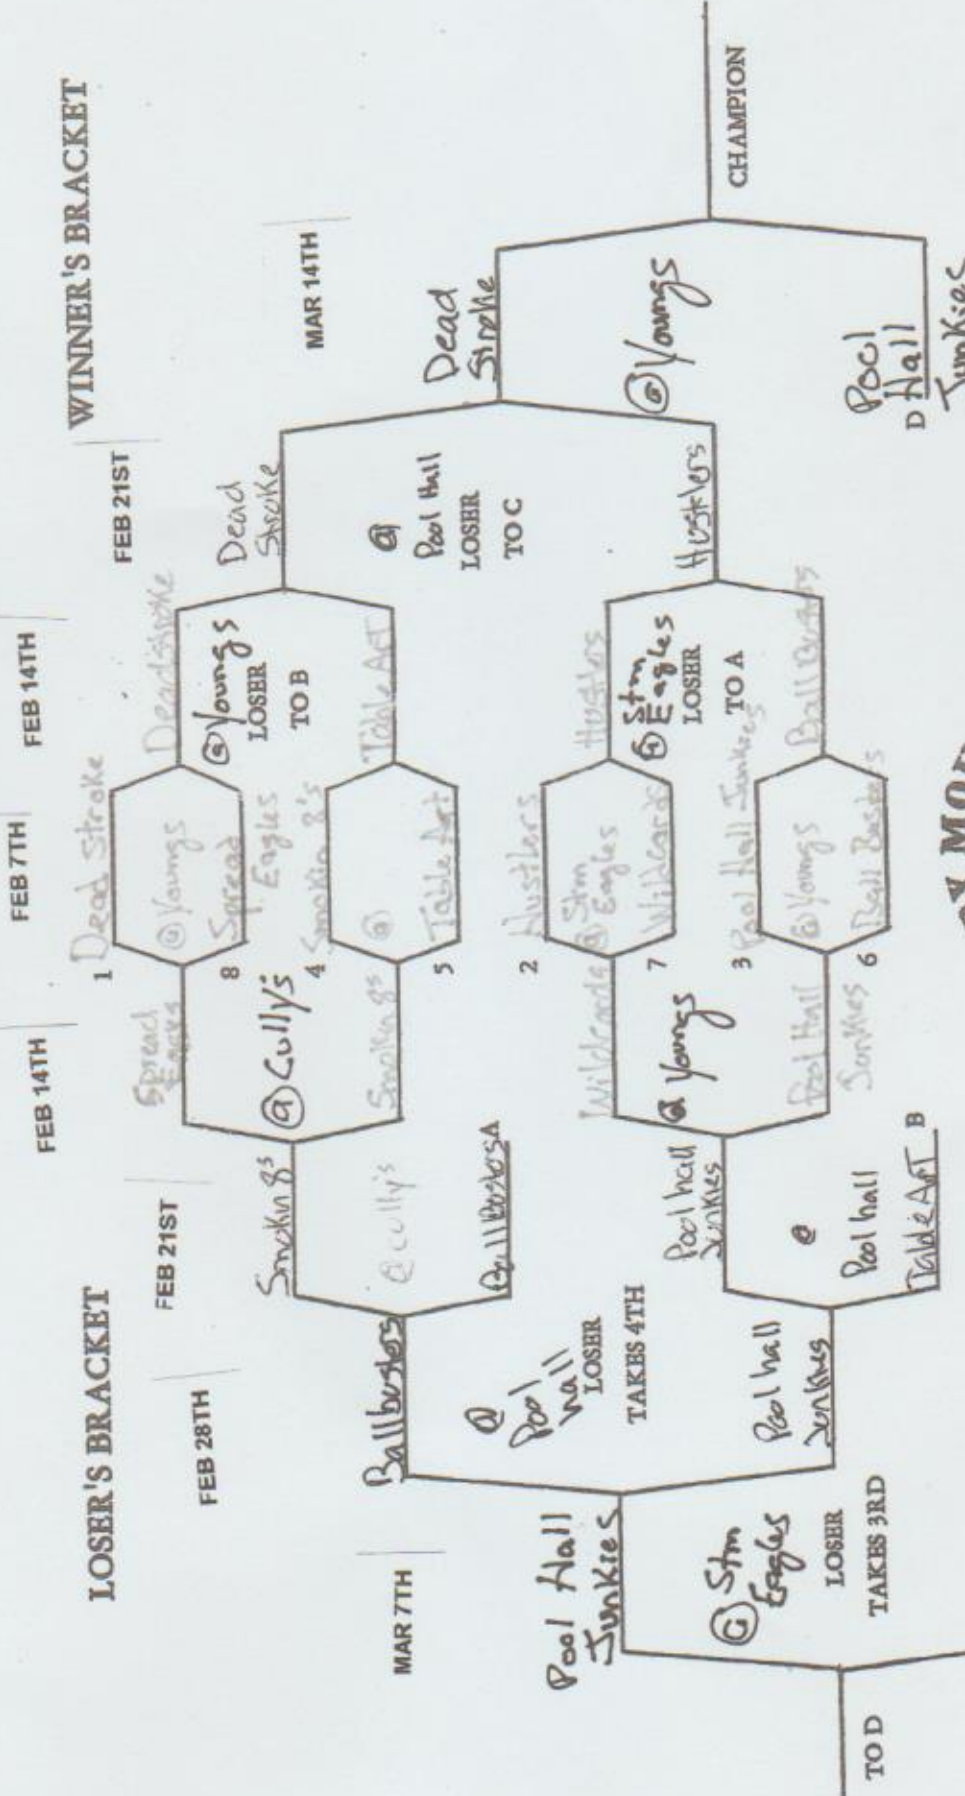

A-Div - Pool

DOUBLE ELIMINATION

NOTE:
 Loser's bracket team must defeat
 the winner's bracket team in two consecutive
 matches to win.

B-Div - Pool

DOUBLE ELIMINATION

NOTE:
 Loser's bracket team must defeat the winner's bracket team in two consecutive matches to win.

C-Dir - Pool

DOUBLE ELIMINATION

NOTE:
 Loser's bracket team must defeat the winner's bracket team in two consecutive matches to win.